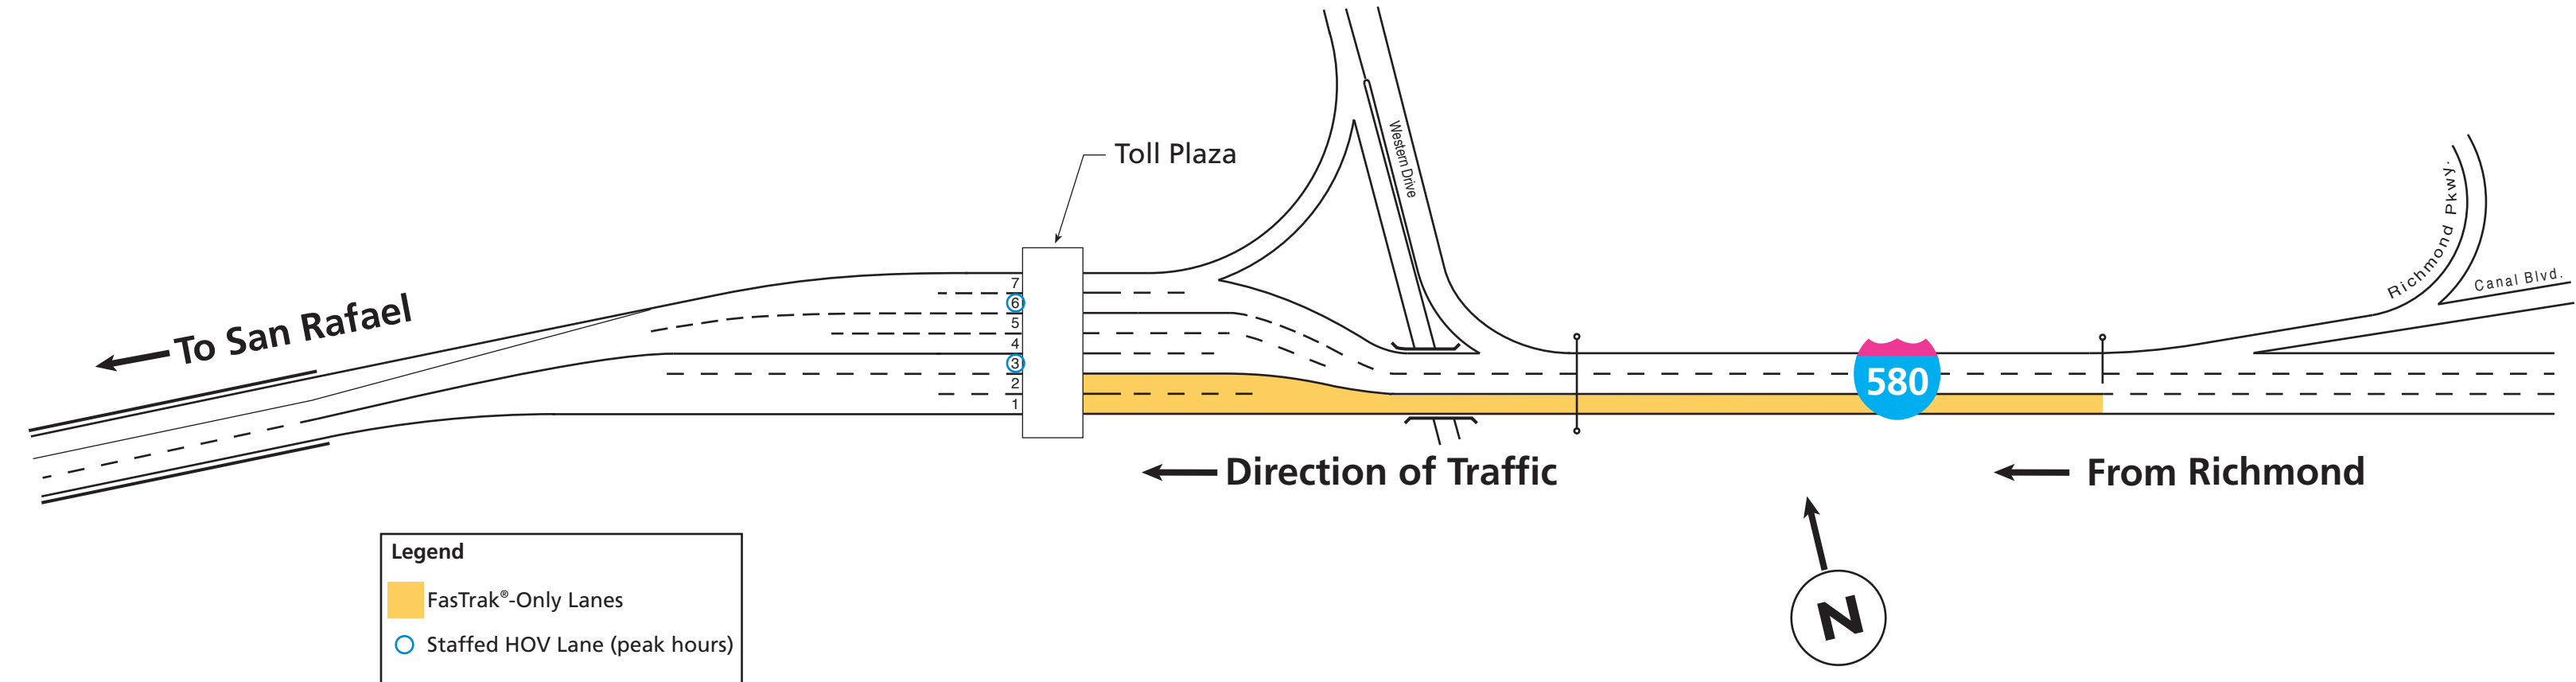

Richmond-San Rafael Bridge Toll Plaza

Legend

- FasTrak®-Only Lanes
- Staffed HOV Lane (peak hours)